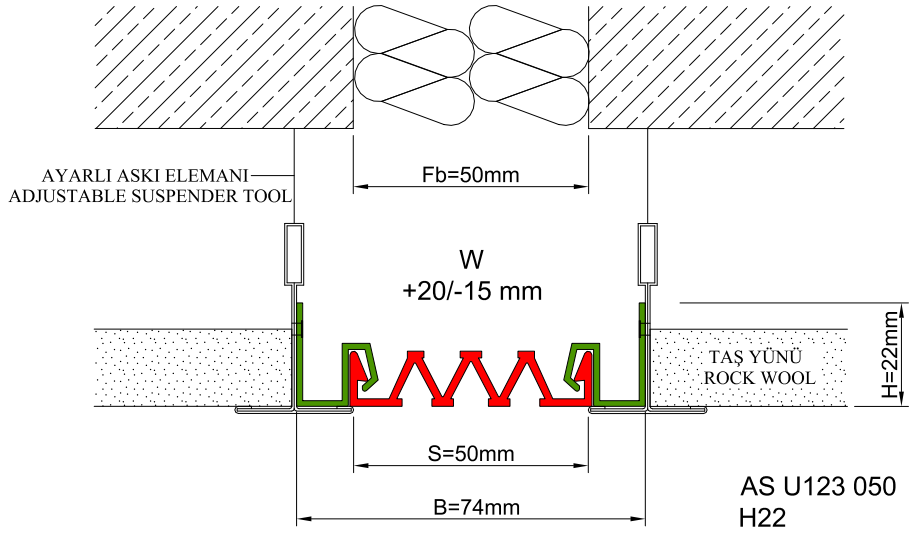

AS U123 surface mounted profile is designed for modular suspended ceiling applications at indoor areas. Profile frame is placed on the suspended ceiling T-profile and can easily be installed there by means of screws. Ribbed elastomeric gasket gains the profile high movement ability. For wall applications, it can be aligned with AS A116, AS U120 or AS U121 models.

\* Visuals are representative and the profile configuration may differ depending on the characteristics requested.

GASKET COLORS    **BLACK**    GREY    BEIGE    Custom Colors available.

LOCATION	MODEL	GAP (Fb) mm	HEIGHT (H) MM	OVERALL WIDTH (B) mm	VISIBLE WIDTH (S) mm	MOVEMENT (W) mm	LOAD CAPACITY	STANDARD LENGTH (mt)
Ceiling to Ceiling	AS U123-030	30	22	54	30	+10 / -6	N/A	3
	AS U123-050	50	22	74	50	+20 / -15	N/A	3
	AS U123-080	80	22	104	80	+40 / -30	N/A	3
	AS U123-100	100	22	124	100	+20 / -50	N/A	3
	AS U123-150	150	22	174	150	+30 / -80	N/A	3

Note: Please ask for different sizes

Profil No Profile Number	AS U123 050	AS 123 050K
Fb (mm)	50	50
H (mm) yaklaşık approx.	22	22
W± (mm) yaklaşık approx.	+20/-15	+20/-15
Renk Color	Alüminyum: Natürel, Fitiller: Siyah, gri, diğer Aluminum: Natural, Inserts: Black, grey, others	
Malzeme Material	Alüminyum, EPDM Kauçuk (siyah), Termoplastik Kauçuk (gri ve diğer) Aluminum, EPDM Rubber (black), Thermoplastic Rubber (grey and others)	
Standart Uzunluk Standard Length	3	