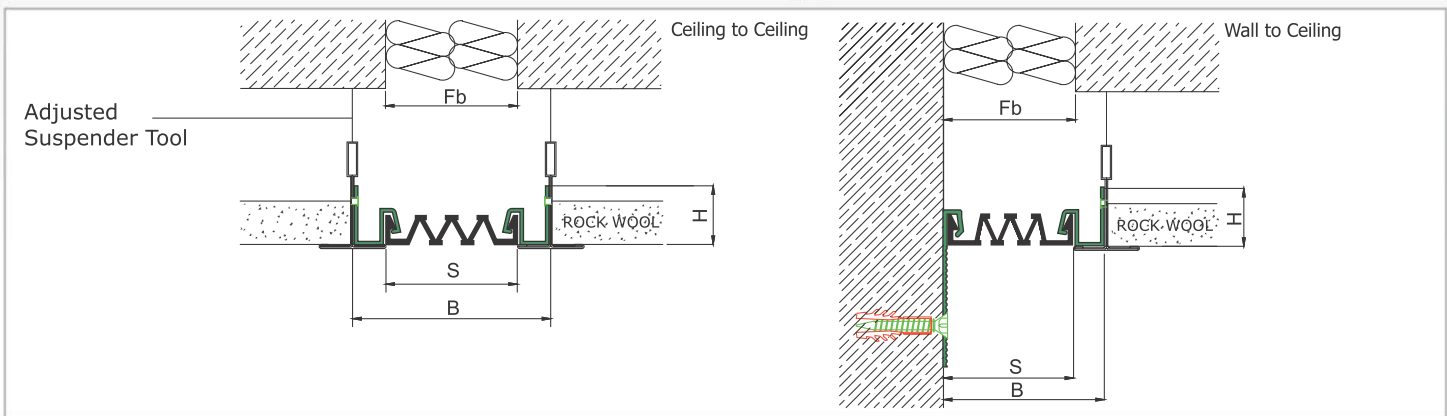

AS U123 surface mounted profile is designed for modular suspended ceiling applications at indoor areas. Profile frame is placed on the suspended ceiling T-profile and can easily be installed there by means of screws. Ribbed elastomeric gasket gains the profile high movement ability. For wall applications, it can be aligned with AS A116, AS U120 or AS U121 models.

- Application Areas** : Indoor / Modular Suspended Ceilings
- Ideal for** : Shopping Malls, Residences, Hospitals, Hotels, Commercial & Public Buildings etc.
- Material** : Mill Finish Aluminum (Anodizing optional), EPDM (Only in Black Color) or TPE Gasket
- Aluminum Alloy** : 6063 AA-USA / EN AW 6063
- Optional Supplies** : Fire Barrier

\* Visuals are representative and the profile configuration may differ depending on the characteristics requested.

GASKET COLORS    **BLACK**    GREY    BEIGE    Custom Colors available.

LOCATION	MODEL	GAP (Fb) mm	HEIGHT (H) MM	OVERALL WIDTH (B) mm	VISIBLE WIDTH (S) mm	MOVEMENT (W) mm	LOAD CAPACITY	STANDARD LENGTH (mt)
Ceiling to Ceiling	AS U123-030	30	22	54	30	+10 / -6	N/A	3
	AS U123-050	50	22	74	50	+20 / -15	N/A	3
	AS U123-080	80	22	104	80	+40 / -30	N/A	3
	AS U123-100	100	22	124	100	+20 / -50	N/A	3
	AS U123-150	150	22	174	150	+30 / -80	N/A	3

Note: Please ask for different sizes

Profil No Profile Number	AS U123 050	AS 123 050K
Fb (mm)	50	50
H (mm) yaklaşık approx.	22	22
W± (mm) yaklaşık approx.	+20/-15	+20/-15
Renk Color	Alüminyum: Natürel, Fitiller: Siyah, gri, diğer Aluminum: Natural, Inserts: Black, grey, others	
Malzeme Material	Alüminyum, EPDM Kauçuk (siyah), Termoplastik Kauçuk (gri ve diğer) Aluminum, EPDM Rubber (black), Thermoplastic Rubber (grey and others)	
Standart Uzunluk Standard Length	3	