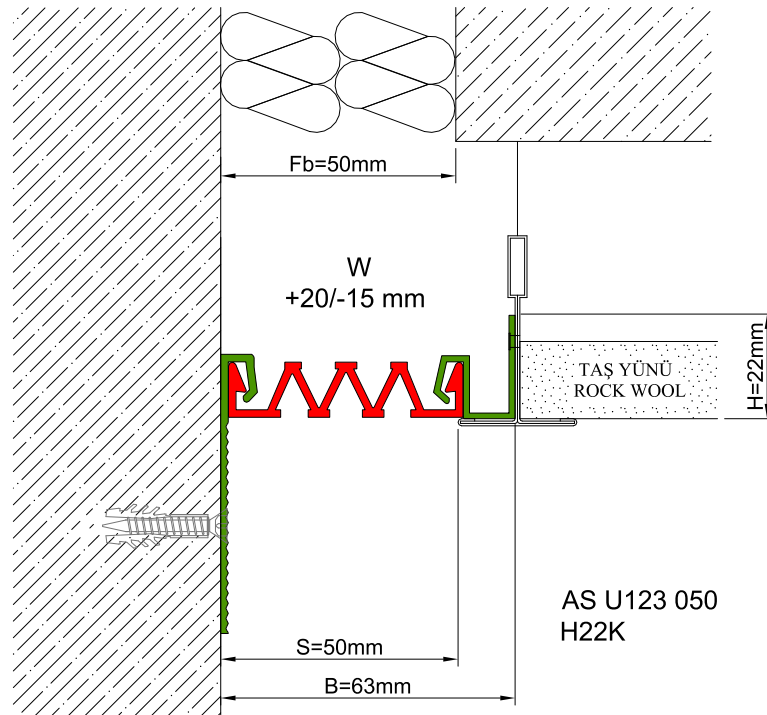

AS U123 surface mounted profile is designed for modular suspended ceiling applications at indoor areas. Profile frame is placed on the suspended ceiling T-profile and can easily be installed there by means of screws. Ribbed elastomeric gasket gains the profile high movement ability. For wall applications, it can be aligned with AS A116, AS U120 or AS U121 models.

\* Visuals are representative and the profile configuration may differ depending on the characteristics requested.

GASKET COLORS    **BLACK**    GREY    BEIGE    Custom Colors available.

LOCATION	MODEL	GAP (Fb) mm	HEIGHT (H) MM	OVERALL WIDTH (B) mm	VISIBLE WIDTH (S) mm	MOVEMENT (W) mm	LOAD CAPACITY	STANDARD LENGTH (mt)
Ceiling to Ceiling	AS U123-030	30	22	54	30	+10 / -6	N/A	3
	AS U123-050	50	22	74	50	+20 / -15	N/A	3
	AS U123-080	80	22	104	80	+40 / -30	N/A	3
	AS U123-100	100	22	124	100	+20 / -50	N/A	3
	AS U123-150	150	22	174	150	+30 / -80	N/A	3

Note: Please ask for different sizes

Profil No Profile Number	AS U123 050	AS 123 050K
Fb (mm)	50	50
H (mm) yaklaşık approx.	22	22
W± (mm) yaklaşık approx.	+20/-15	+20/-15
Renk Color	Alüminyum: Natürel, Fitiller: Siyah, gri, diğer Aluminum: Natural, Inserts: Black, grey, others	
Malzeme Material	Alüminyum, EPDM Kauçuk (siyah), Termoplastik Kauçuk (gri ve diğer) Aluminum, EPDM Rubber (black), Thermoplastic Rubber (grey and others)	
Standart Uzunluk Standard Length	3	